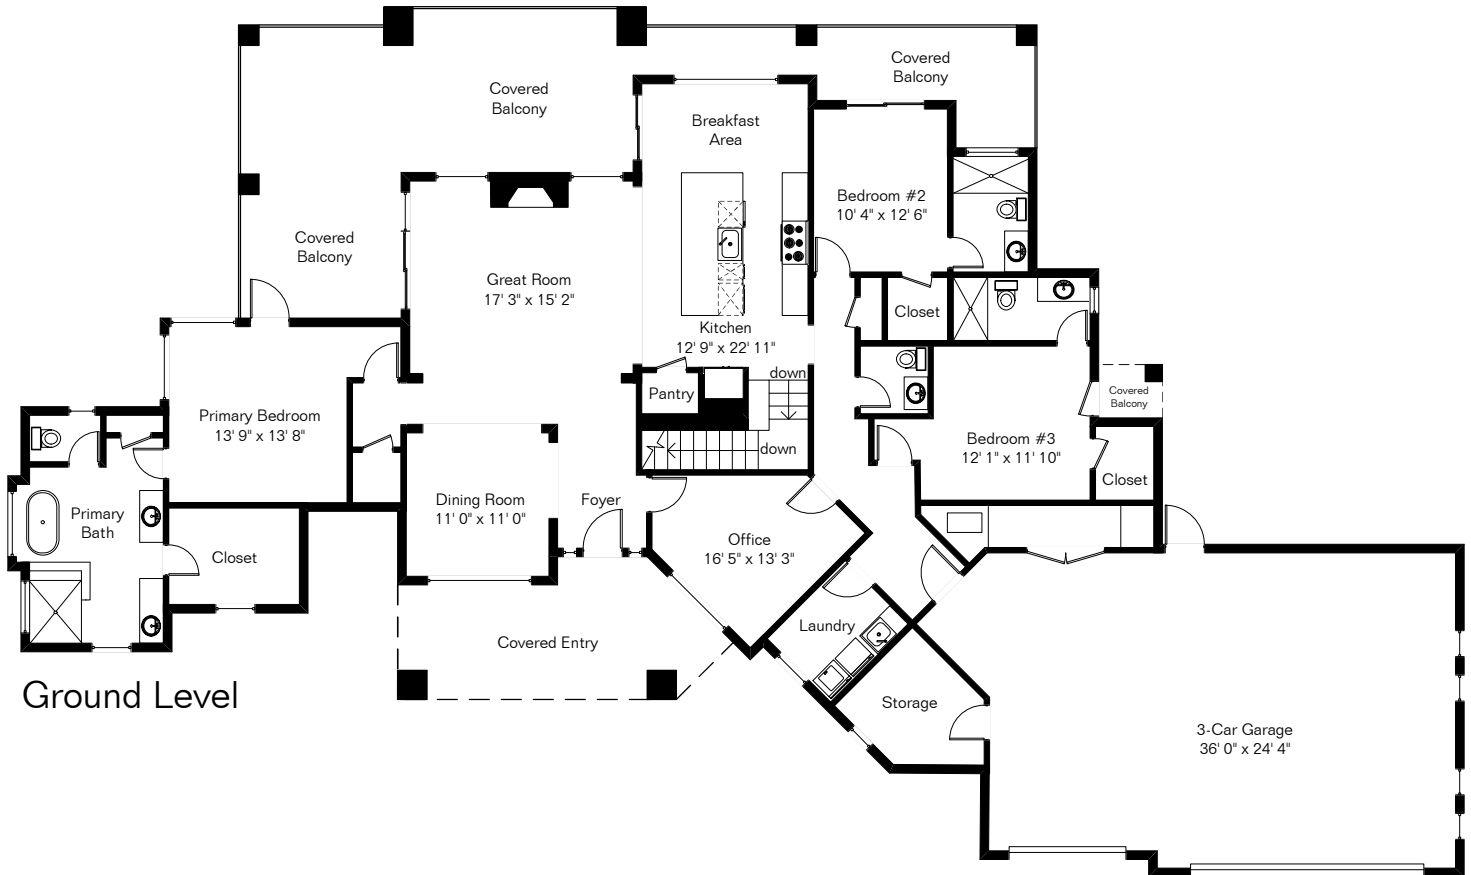

The square footages and room size information are deemed to be reliable but are not guaranteed and should be independently verified. This drawing is for marketing purposes only.

4120 N Pontatoc Rd

Site Visit June 2024

0 ft. 6 ft. 10 ft. 20 ft.

Copyright 2024 Floor Plans First! LLC
All Rights Reserved.

Ground Level 2,489 Sq Ft
 Lower Level 976 Sq Ft
 Total Living Area 3,465 Sq Ft
 Garage 1,109 Sq Ft

Floor Plans First!^{LLC}
See the Floor Plan First™