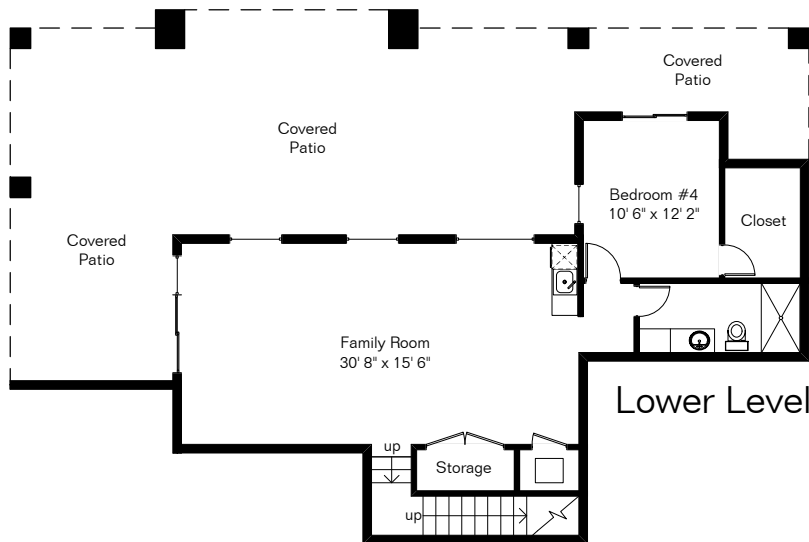

The square footages and room size information are deemed to be reliable but are not guaranteed and should be independently verified. This drawing is for marketing purposes only.

4120 N Pontatoc Rd

Site Visit June 2024

0 ft. 6 ft. 10 ft. 20 ft.

Copyright 2024 Floor Plans First! LLC
All Rights Reserved.

Ground Level 2,489 Sq Ft
 Lower Level 976 Sq Ft
 Total Living Area 3,465 Sq Ft
 Garage 1,109 Sq Ft

Floor Plans First!^{LLC}
See the Floor Plan First™